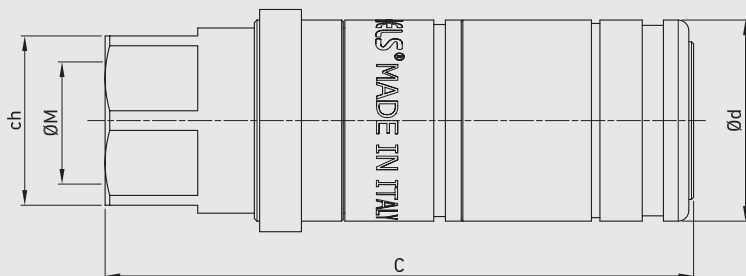

PUSH-PULL AGRI

QUICK COUPLINGS ISO 7241/A
PUSH-PULL AGRICULTURE

**This model allows to joint the male couplers
with remaining pressure**

Edition. 21.0

CS Carbon Steel

- Type: Quick Couplings
- Models: ISO 7241/A PUSH-PULL AGRICULTURE
- Sizes: DN12,5
- Pressure: up to PN250
- Treatment: Galvanized

SS Stainless Steel

- Type: Quick Couplings
- Models: ISO 7241/A PUSH-PULL AGRICULTURE
- Sizes: DN12,5
- Pressure: up to PN250

Special pin to connect parts under residual pressure.
The pin could be mounted on both sides, male or female.
The opposite side has to be a ISO A standard poppet.

**QUICK COUPLINGS PUSH-PULL AGRI ISO 7241/A (female)
FEMALE THREAD ISO 1179-1 BSPP WITH POPPET**

									CS Carbon Steel										SS Stainless Steel
TYPE	DN	PN	C	Ød	ch	ØM	WEIGHT	ITEM CODE	TYPE	DN	PN	C	Ød	ch	ØM	WEIGHT	ITEM CODE		
QC PP AGRI G 1/2 FEMALE	12,5	MPa 25	mm 111,2	38	32	G1/2	kg 0,227	NC26G030000	QC PP AGRI G 1/2 FEMALE	12,5	MPa 25	mm 111,2	38	32	G1/2	kg 0,227	NC26G03S000		
		Psi 3625	inch 4,38	1,50	1,26		lb 0,50				Psi 3625	inch 4,38	1,50	1,26		lb 0,50			

QUICK COUPLINGS PUSH-PULL AGRI ISO 7241/A (female) FEMALE THREAD ISO 11926-1 (SAE J1926-1) ORB WITH POPPET

								CS Carbon Steel									SS Stainless Steel
TYPE	DN	PN	C	Ød	ch	ØM	WEIGHT	ITEM CODE	TYPE	DN	PN	C	Ød	ch	ØM	WEIGHT	ITEM CODE
QC PP AGRI SAE8 FEMALE	12,5	MPa 25	mm 111,2	38	32	SAE8	kg 0,227	NC26S030000	QC PP AGRI SAE8 FEMALE	12,5	MPa 25	mm 111,2	38	32	SAE8	kg 0,227	NC26S03S000
		Psi 3625	inch 4,38	1,50	1,26		lb 0,50					Psi 3625	inch 4,38	1,50		1,26	