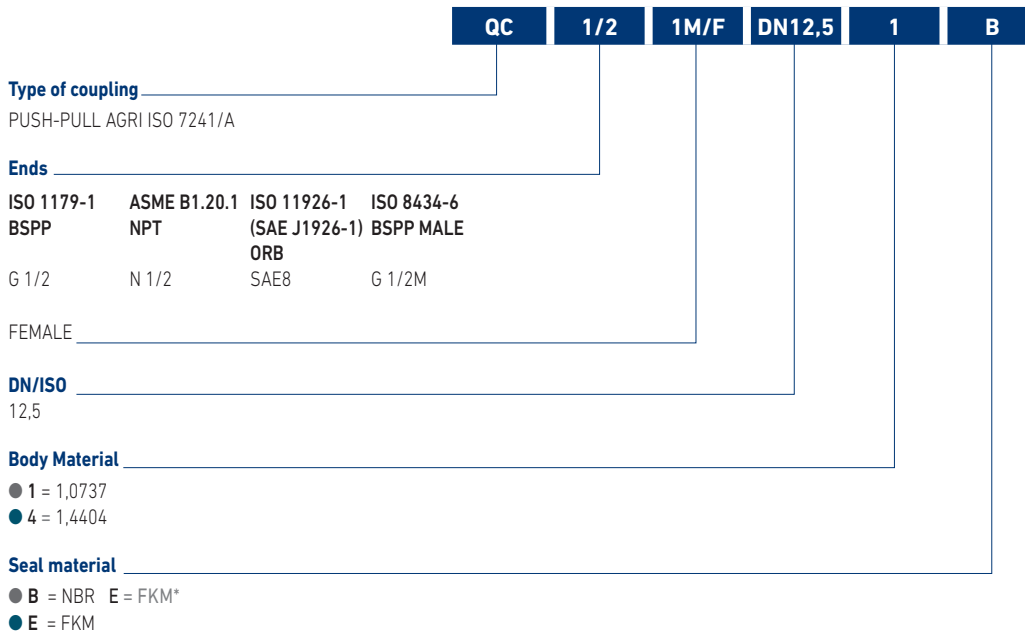

PUSH-PULL AGRI

QUICK COUPLINGS ISO 7241/A
PUSH-PULL AGRICULTURE

**This model allows to joint the male couplers
with remaining pressure**

Edition. 21.0

CS Carbon Steel

- Type: Quick Couplings
- Models: ISO 7241/A PUSH-PULL AGRICULTURE
- Sizes: DN12,5
- Pressure: up to PN250
- Treatment: Galvanized

SS Stainless Steel

- Type: Quick Couplings
- Models: ISO 7241/A PUSH-PULL AGRICULTURE
- Sizes: DN12,5
- Pressure: up to PN250

Special pin to connect parts under residual pressure.
The pin could be mounted on both sides, male or female.
The opposite side has to be a ISO A standard poppet.

During connection the residual pressure
will release by the smaller holes.

CODE DESCRIPTION STRUCTURE

*On request

- Other threads on request (DIN)
- Plug
- Caps

Available colours:

- Blue
- Yellow
- Red
- Green

**QUICK COUPLINGS PUSH-PULL AGRI ISO 7241/A (female)
FEMALE THREAD ISO 1179-1 BSPP WITH POPPET**

									CS Carbon Steel										SS Stainless Steel
TYPE	DN	PN	C	Ød	ch	ØM	WEIGHT	ITEM CODE	TYPE	DN	PN	C	Ød	ch	ØM	WEIGHT	ITEM CODE		
QC PP AGRI G 1/2 FEMALE	12,5	MPa 25	mm 111,2	38	32	G1/2	kg 0,227	NC26G030000	QC PP AGRI G 1/2 FEMALE	12,5	MPa 25	mm 111,2	38	32	G1/2	kg 0,227	NC26G03S000		
		Psi 3625	inch 4,38	1,50	1,26		lb 0,50				Psi 3625	inch 4,38	1,50	1,26		lb 0,50			