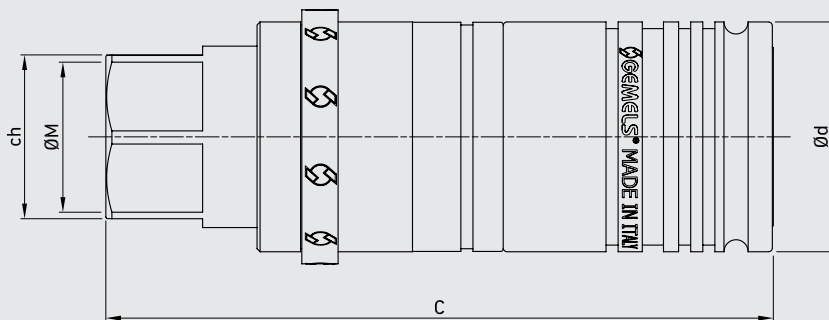

PUSH-PULL AGRI DV

PUSH-PULL AGRI
WITH DECOMPRESSION VALVE

**This model allows to joint the male couplers
with remaining pressure and even female**

Edition. 21.1

CS Carbon Steel

- Type: Quick Couplings
- Models: PUSH-PULL AGRI DV ISO 7241/A
- Sizes: DN12,5
- Pressure: up to PN250
- Treatment: Galvanized

SS Stainless Steel

- Type: Quick Couplings
- Models: PUSH-PULL AGRI DV ISO 7241/A
- Sizes: DN12,5
- Pressure: up to PN250

Special pin to connect parts under residual pressure.
The pin could be mounted on both sides, male or female.
The opposite side has to be a ISO A standard poppet.

During connection the residual pressure
will release by the smaller holes.

CODE DESCRIPTION STRUCTURE

QC	1/2	1M/F	DN12,5	1	B
----	-----	------	--------	---	---

Type of coupling

PUSH-PULL AGRI ISO 7241/A

Ends

**QUICK COUPLINGS PUSH-PULL AGRI DV ISO 7241/A (female)
FEMALE THREAD ASME B1.20.1 NPT WITH POPPET**

										CS Carbon Steel											SS Stainless Steel
TYPE	DN	PN	C	Ød	ch	ØM	WEIGHT	ITEM CODE		TYPE	DN	PN	C	Ød	ch	ØM	WEIGHT	ITEM CODE			
QC PP AGRI DV N 1/2 FEMALE	12,5	MPa 25	mm 110,5	38	27	N1/2	kg 0,227	NC25N030000		QC PP AGRI DV N 1/2 FEMALE	12,5	MPa 25	mm 110,5	38	27	N1/2	kg 0,227	NC25N03S000			
		Psi 3625	inch 4,35	1,50	1,06		lb 0,50		Psi 3625			inch 4,35	1,50	1,06	lb 0,50						